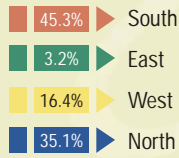

# Demographic & Psychographic profiles

DEMOGRAPHIC PROFILES

PSYCHOGRAPHIC PROFILES

Print Run: **15,000** copies ● ● ● Frequency: Bi-Monthly

## Advertisement rates (per insertion)

	FULL PAGE	HALF PAGE	HALF PAGE	QUARTER PAGE	QUARTER PAGE
	<p>BLEED width 210 mm x height 297 mm</p> <p>NON BLEED width 185 mm x height 272 mm</p>	<p>width 185 mm x height 130 mm</p>	<p>width 90 mm x height 272 mm</p>	<p>width 90 mm x height 136 mm</p>	<p>width 185 mm x height 65 mm</p>
<b>RATE</b>	Rs. 40,000 / US\$ 1100	Rs. 25,000 / US\$ 650	Rs. 25,000 / US\$ 650	Rs. 13,000 / US\$ 400	Rs. 13,000 / US\$ 400
All Payments to be made in favour of Apparel Views Pvt. Ltd. Payable at Delhi			Effective from 1st January 2008. All Tariffs are subject to change without prior notice.		